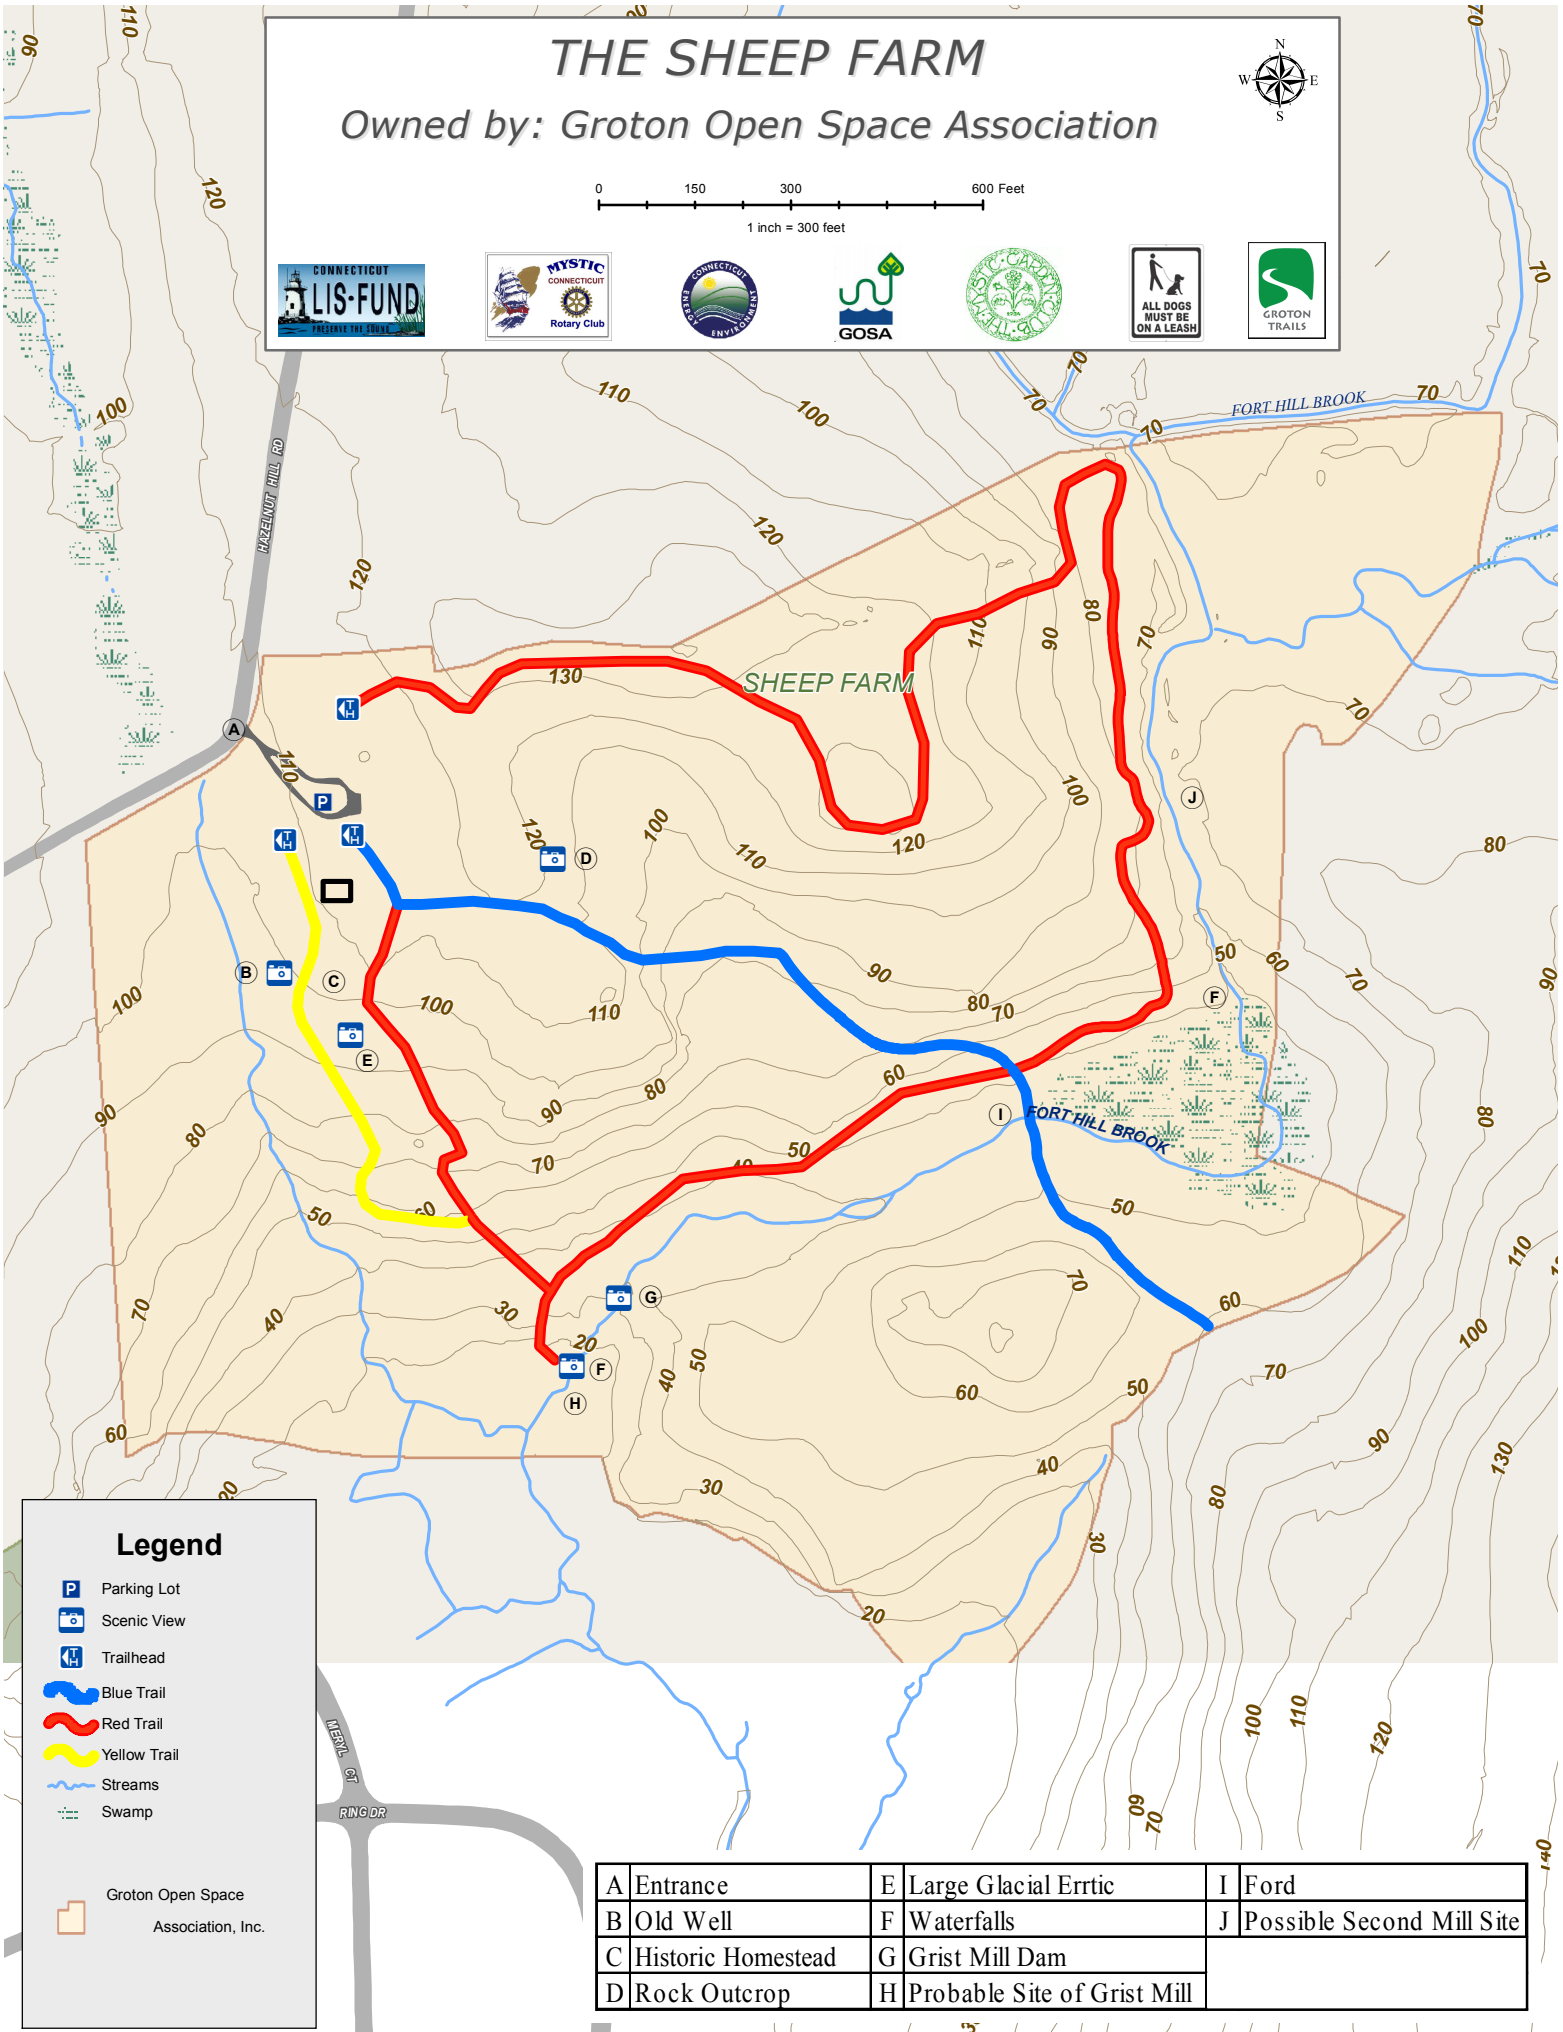

# THE SHEEP FARM

Owned by: Groton Open Space Association

## Legend

- Parking Lot
- Scenic View
- Trailhead
- Blue Trail
- Red Trail
- Yellow Trail
- Streams
- Swamp

Groton Open Space Association, Inc.

A	Entrance	E	Large Glacial Erric	I	Ford
B	Old Well	F	Waterfalls	J	Possible Second Mill Site
C	Historic Homestead	G	Grist Mill Dam		
D	Rock Outcrop	H	Probable Site of Grist Mill		